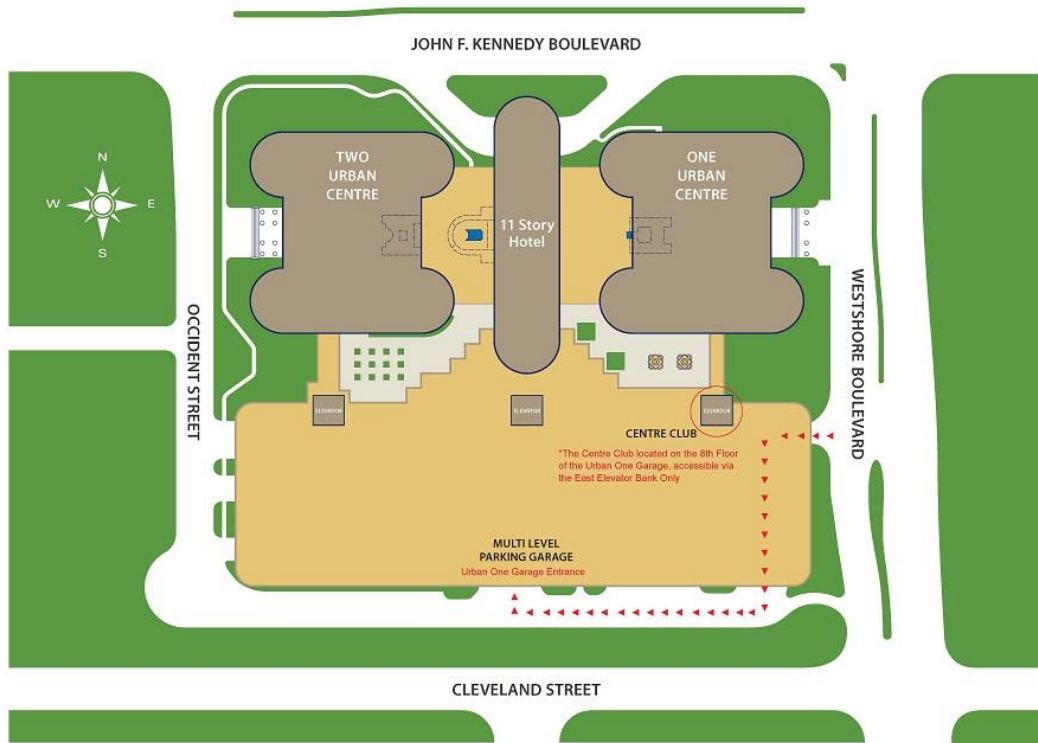

A Member of the ClubCorp Family

123 S. Westshore Boulevard
8th Floor
Tampa, FL 33609
813.286.4040 | centretampa.com

DIRECTIONS

Location:

The Centre Club is located in Tampa's Westshore Business District at the SW corner of Kennedy & Westshore Boulevards in the Urban Centre.

SITE PLAN

(Directions continued on page 2)

FROM THE AIRPORT:

Exiting the Airport take the Spruce Street exit ramp. Move into the right lane. You are now heading east; come to Westshore Boulevard and turn right. Continue South on Westshore ACROSS Kennedy Boulevard and take an IMMEDIATE right into the parking garage for Urban Centre One/ Westshore Grand Hotel /Centre Club. Park on level 3 or above and take the ONE URBAN CENTRE GARAGE ELEVATOR to the Centre Club (8th floor).

FROM THE WEST/NORTHWEST: (Clearwater/Courtney Campbell Causeway/ New Port Richey, etc.)

Take U.S. 19 South or McMullen Booth Road to Route 60 East (Courtney Campbell Causeway). Come across the Bay continuing East on Route 60 - past the Airport and past the entrance to I-275 – to Kennedy Boulevard (Route 60). Turn left onto Kennedy, come to the second light - OCCIDENT STREET. Take a right and follow Occident as it curves to the left around behind the building to the parking garage for Urban Centre One/Westshore Grand Hotel/Centre Club. Park on level 3 or above and take the ONE URBAN CENTRE GARAGE ELEVATOR to the Centre Club (8th floor).NOTE: If coming from Carrollwood area, take the Veterans' Highway South to Memorial; go past the Airport and the entrance to I-275 and follow the above directions.