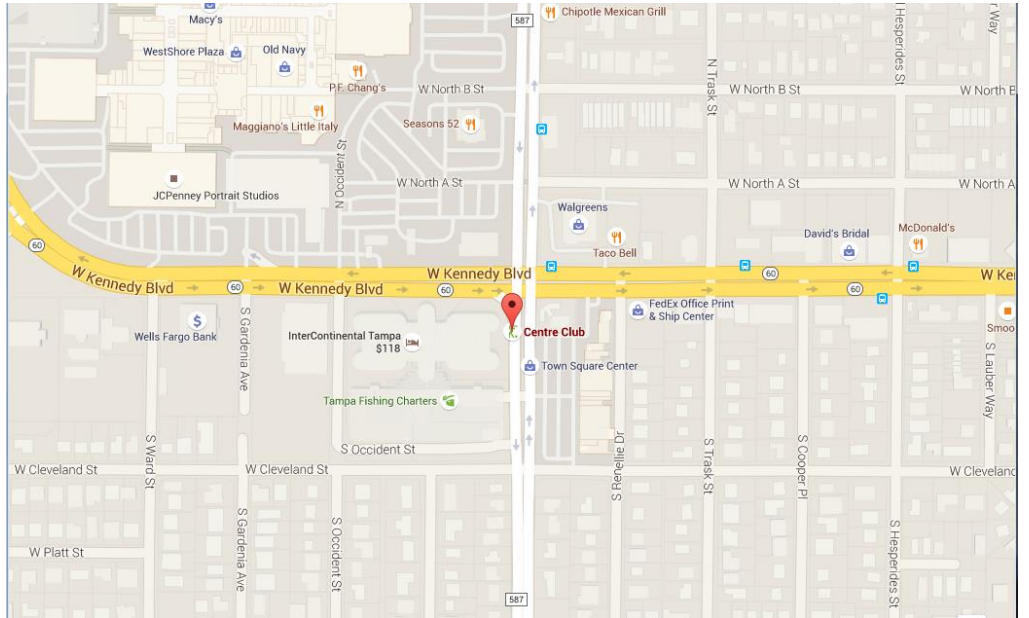

A Member of the ClubCorp Family

123 S. Westshore Boulevard
8th Floor
Tampa, FL 33609
813.286.4040 | centretampa.com

DIRECTIONS

Location:

The Centre Club is located in Tampa's Westshore Business District at the SW corner of Kennedy & Westshore Boulevards in the Urban Centre.

SITE PLAN

(Directions continued on page 2)

FROM THE AIRPORT:

Exiting the Airport take the Spruce Street exit ramp. Move into the right lane. You are now heading east; come to Westshore Boulevard and turn right. Continue South on Westshore ACROSS Kennedy Boulevard and take an IMMEDIATE right into the parking garage for Urban Centre One/ Westshore Grand Hotel /Centre Club. Park on level 3 or above and take the ONE URBAN CENTRE GARAGE ELEVATOR to the Centre Club (8th floor).

FROM THE NORTH/NORTHEAST:

I-275 South; take the Westshore Boulevard Exit, turn left onto Westshore. Continue South on Westshore ACROSS Kennedy Boulevard and take an IMMEDIATE right into the parking garage for Urban Centre One/ Westshore Grand Hotel /Centre Club. Park on level 3 or above and take the ONE URBAN CENTRE GARAGE ELEVATOR to the Centre Club (8th floor).

FROM THE WEST/NORTHWEST: (Clearwater/Courtney Campbell Causeway/ New Port Richey, etc.)

Take U.S. 19 South or McMullen Booth Road to Route 60 East (Courtney Campbell Causeway). Come across the Bay continuing East on Route 60 - past the Airport and past the entrance to I-275 – to Kennedy Boulevard (Route 60). Turn left onto Kennedy, come to the second light - OCCIDENT STREET. Take a right and follow Occident as it curves to the left around behind the building to the parking garage for Urban Centre One/Westshore Grand Hotel/Centre Club. Park on level 3 or above and take the ONE URBAN CENTRE GARAGE ELEVATOR to the Centre Club (8th floor).NOTE: If coming from Carrollwood area, take the Veterans' Highway South to Memorial; go past the Airport and the entrance to I-275 and follow the above directions.